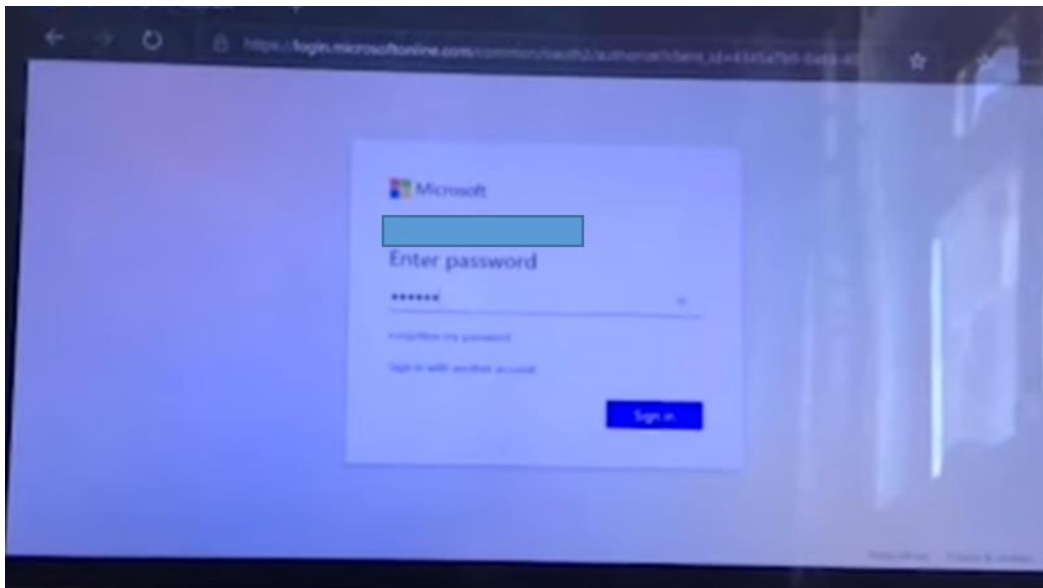

## A guide to using an Xbox or Playstation to access Teams remote learning

It is possible to access Teams via Xbox or Playstation. Please note, If you have a keyboard you could plug it into your Xbox/Playstation to support typing/logging in; however, the controller can easily be used instead.

Once the device is switched on, go onto your games/apps section and select the internet browser app:

Access Google or search for Office 365:

Sign into office 365 using your given email/password:

The user interface should look like this: