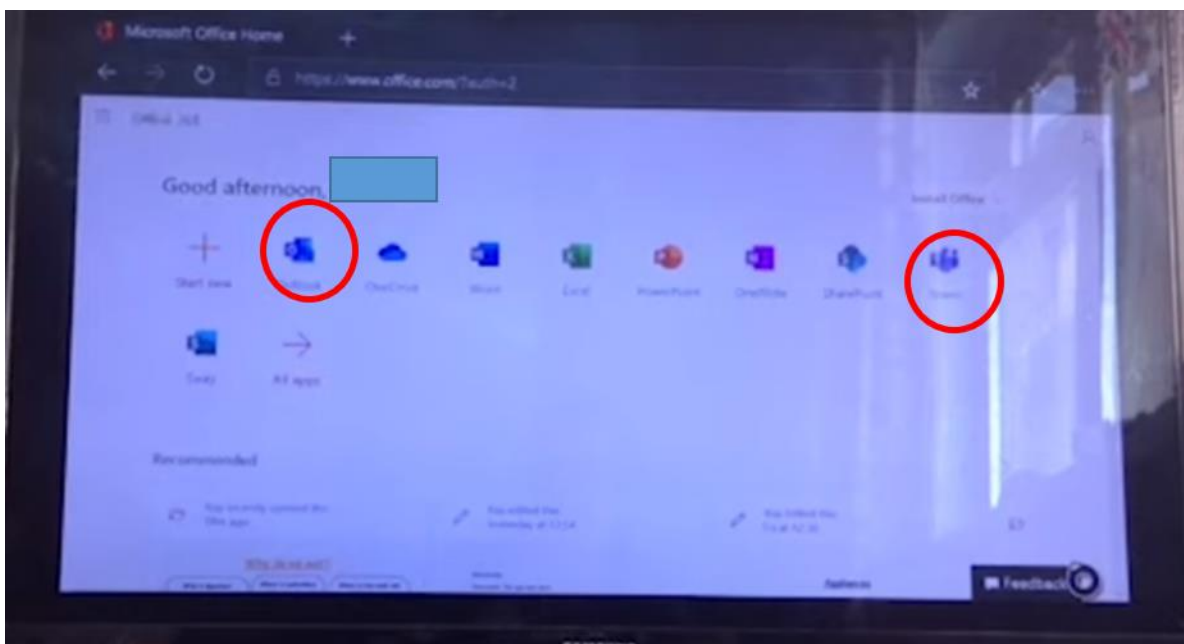

Once the device is switched on, go onto your games/apps section and select the internet browser app:

Access Google or search for Office 365:

Sign into office 365 using your given email/password:

The user interface should look like this: