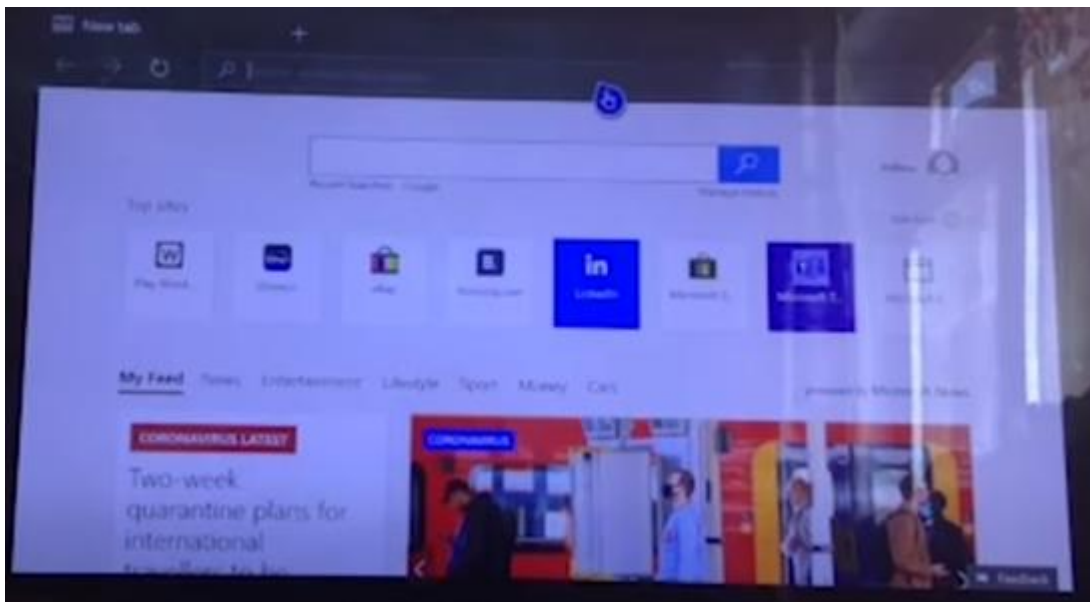

## A guide to using an Xbox or Playstation to access Teams remote learning

It is possible to access Teams via Xbox or Playstation. Please note, If you have a keyboard you could plug it into your Xbox/Playstation to support typing/logging in; however, the controller can easily be used instead.

Once the device is switched on, go onto your games/apps section and select the internet browser app:

Access Google or search for Office 365:

Sign into office 365 using your given email/password:

The user interface should look like this: